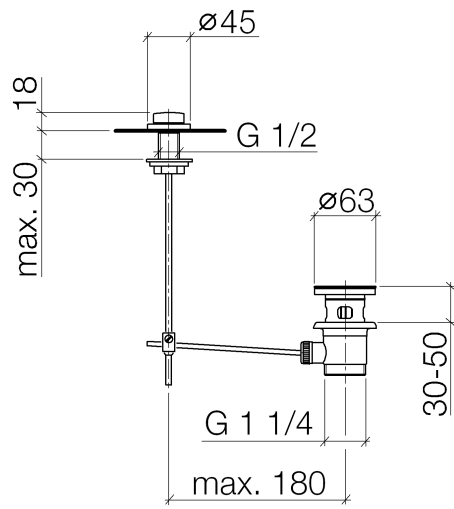

Basin Waste with knob for deck mounting 1 1/4" - Durabronz (23kt Gold)

IMO

10 200 970

Fits: IMO, LULU, MADISON, MEM, TARA,
CL.1, LISSÉ, VAIA, META, CYO

	Durabronz (23kt Gold)	10 200 970-09
	Chrome	10 200 970-00
	Brushed Platinum	10 200 970-06
	Platinum	10 200 970-08
	Dark Chrome	10 200 970-19
	Light Gold	10 200 970-26
	Brushed Light Gold	10 200 970-27
	Brushed Durabronz (23kt Gold)	10 200 970-28
	Matte Black	10 200 970-33
	Brushed Bronze	10 200 970-42
	Brushed Champagne (22kt Gold)	10 200 970-46
	Champagne (22kt Gold)	10 200 970-47
	Brushed Chrome	10 200 970-93
	Brushed Dark Platinum	10 200 970-99

Basin Waste with knob for deck mounting 1 1/4" - Durabronze (23kt Gold)

IMO

10 200 970

Only suitable for basins with an overflow.

10 200 970

10 200 970

Parts for other finishes can be found here: [Chrome](#)

Spare parts list

No.	Item Number	Name	Quantity used	Delivery time
1	09 21 33 001-09	handle	1	40
2	09 14 10 007 90	seal	2	2
3	09 31 09 004-09	pull-rod	1	40
4	09 18 40 022-09	sleeve	1	40
5	09 14 10 095 90	seal	1	2
6	09 14 05 012 90	seal	1	2
7	09 14 40 001 90	seal	1	60
8	09 23 10 010 90	nut	1	2
9	90 11 01 001 00-09	pop-up waste	1	40